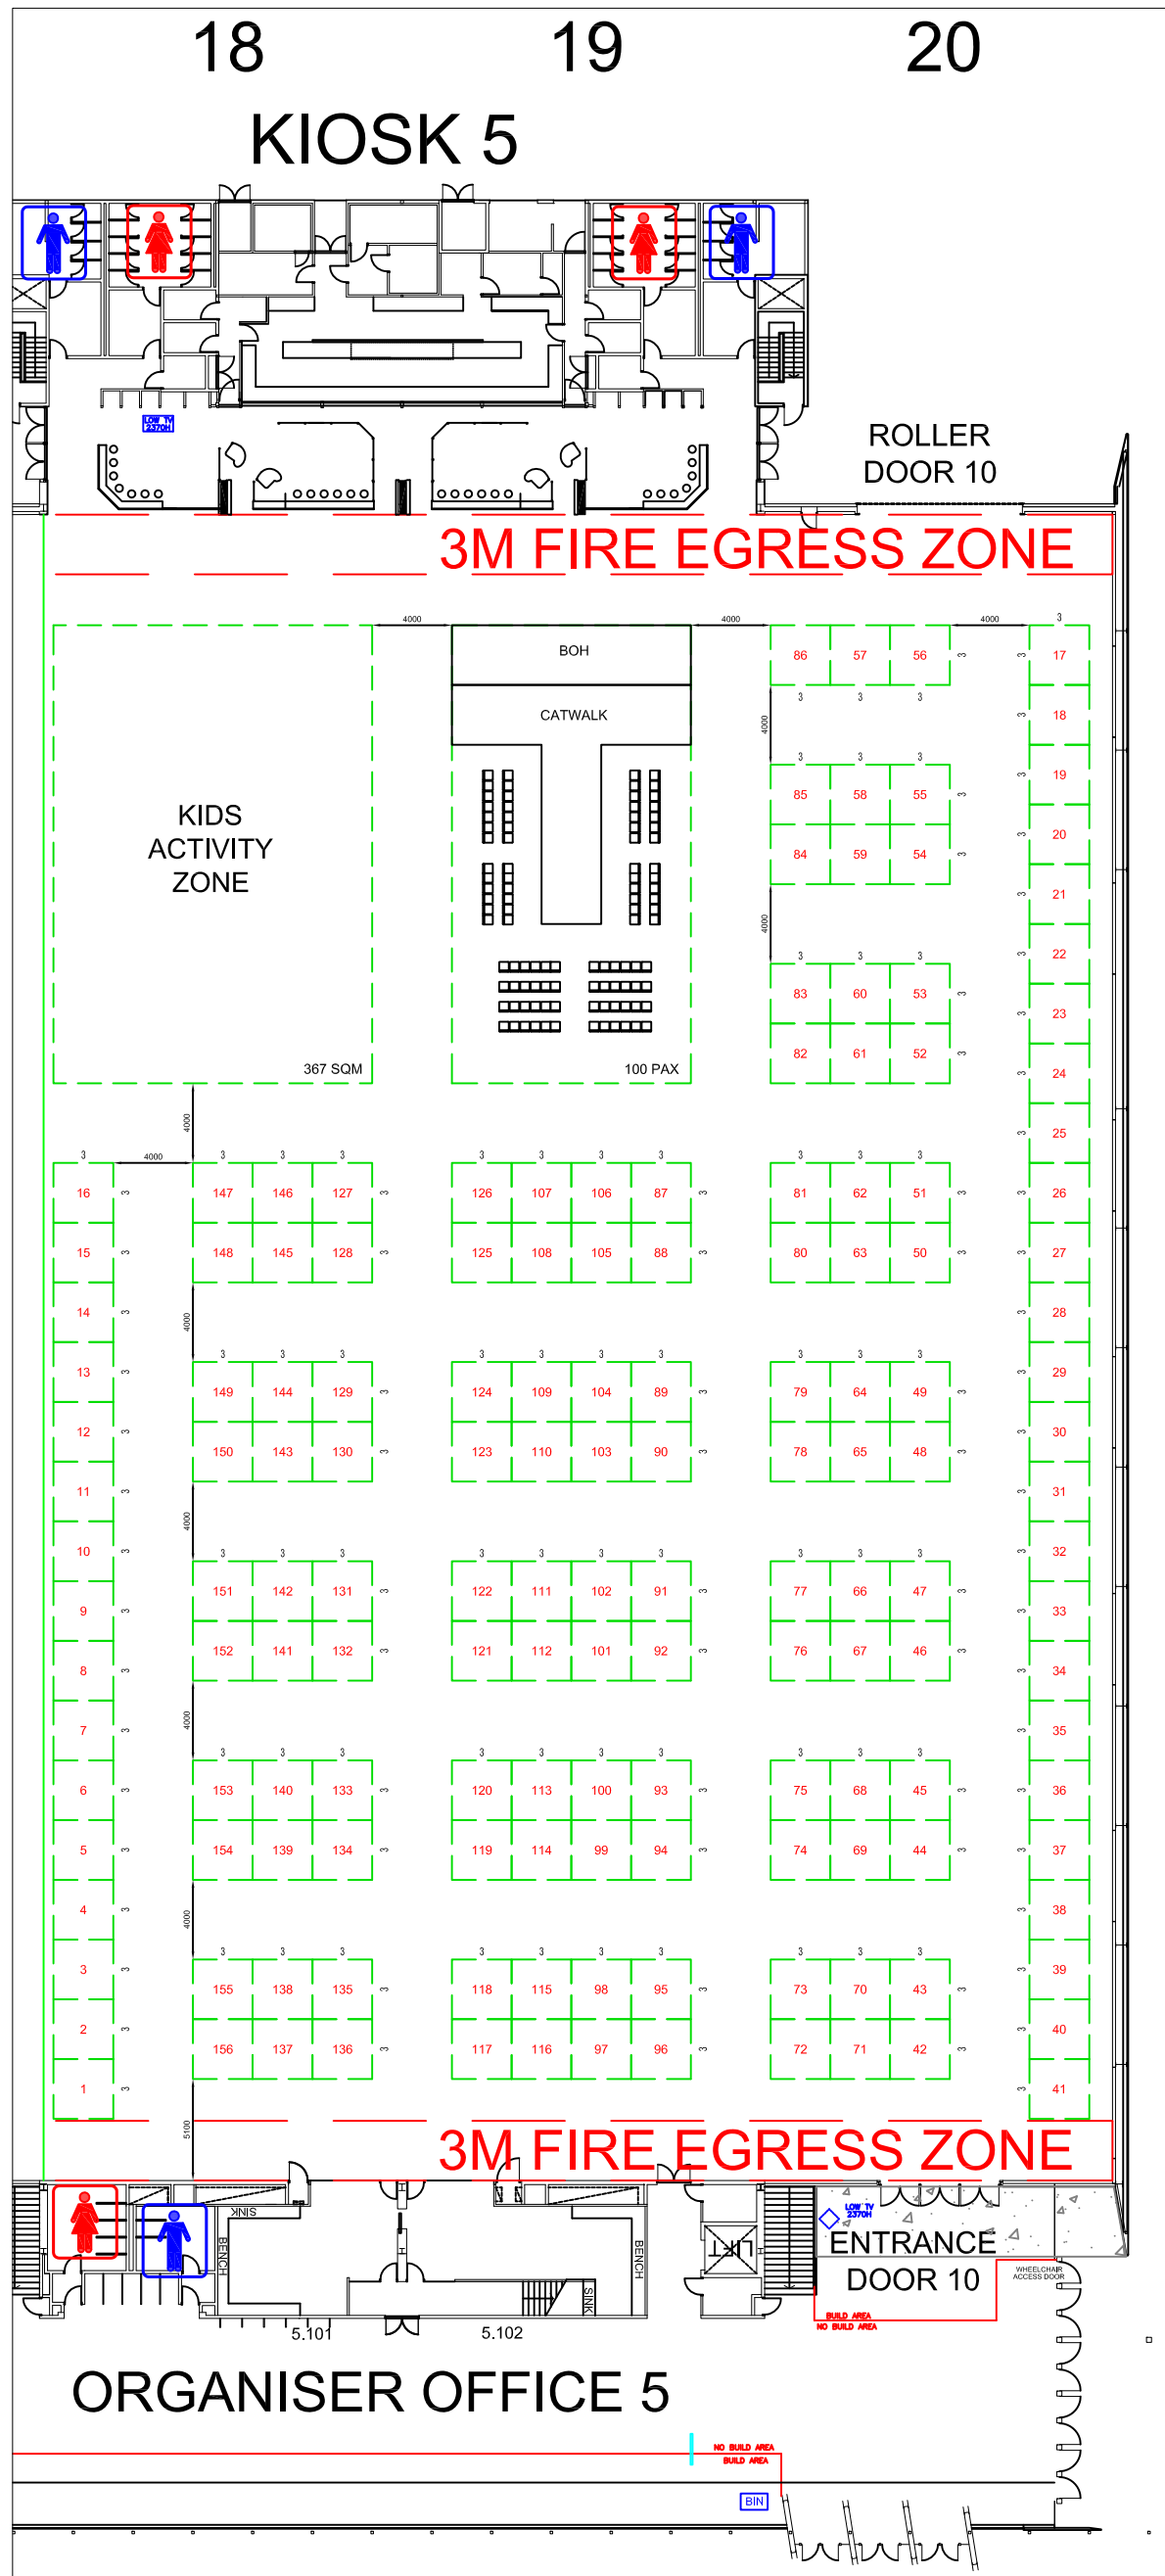

MELBOURNE SHOPPING FESTIVAL

BAYS 18-20

CLIENT PLAN

Show Name: MELBOURNE SHOPPING FESTIVAL

Venue: MCEC

Location: BAYS 18-20

Show Date: 8-10 JULY 2016

Plan N°: 01

File Path: O:\EXHIBITIONS\VIC\EXHIBITIONS\2016Q3\INDTM16\VO1\INDTM16_MCEC_PL01.DWG

SPECIFICATIONS

156 (3x3) Syma Booths

This plan is subject to change, venue approval & a site inspection once sign off has been accepted.
© copyright of Moreton Hire